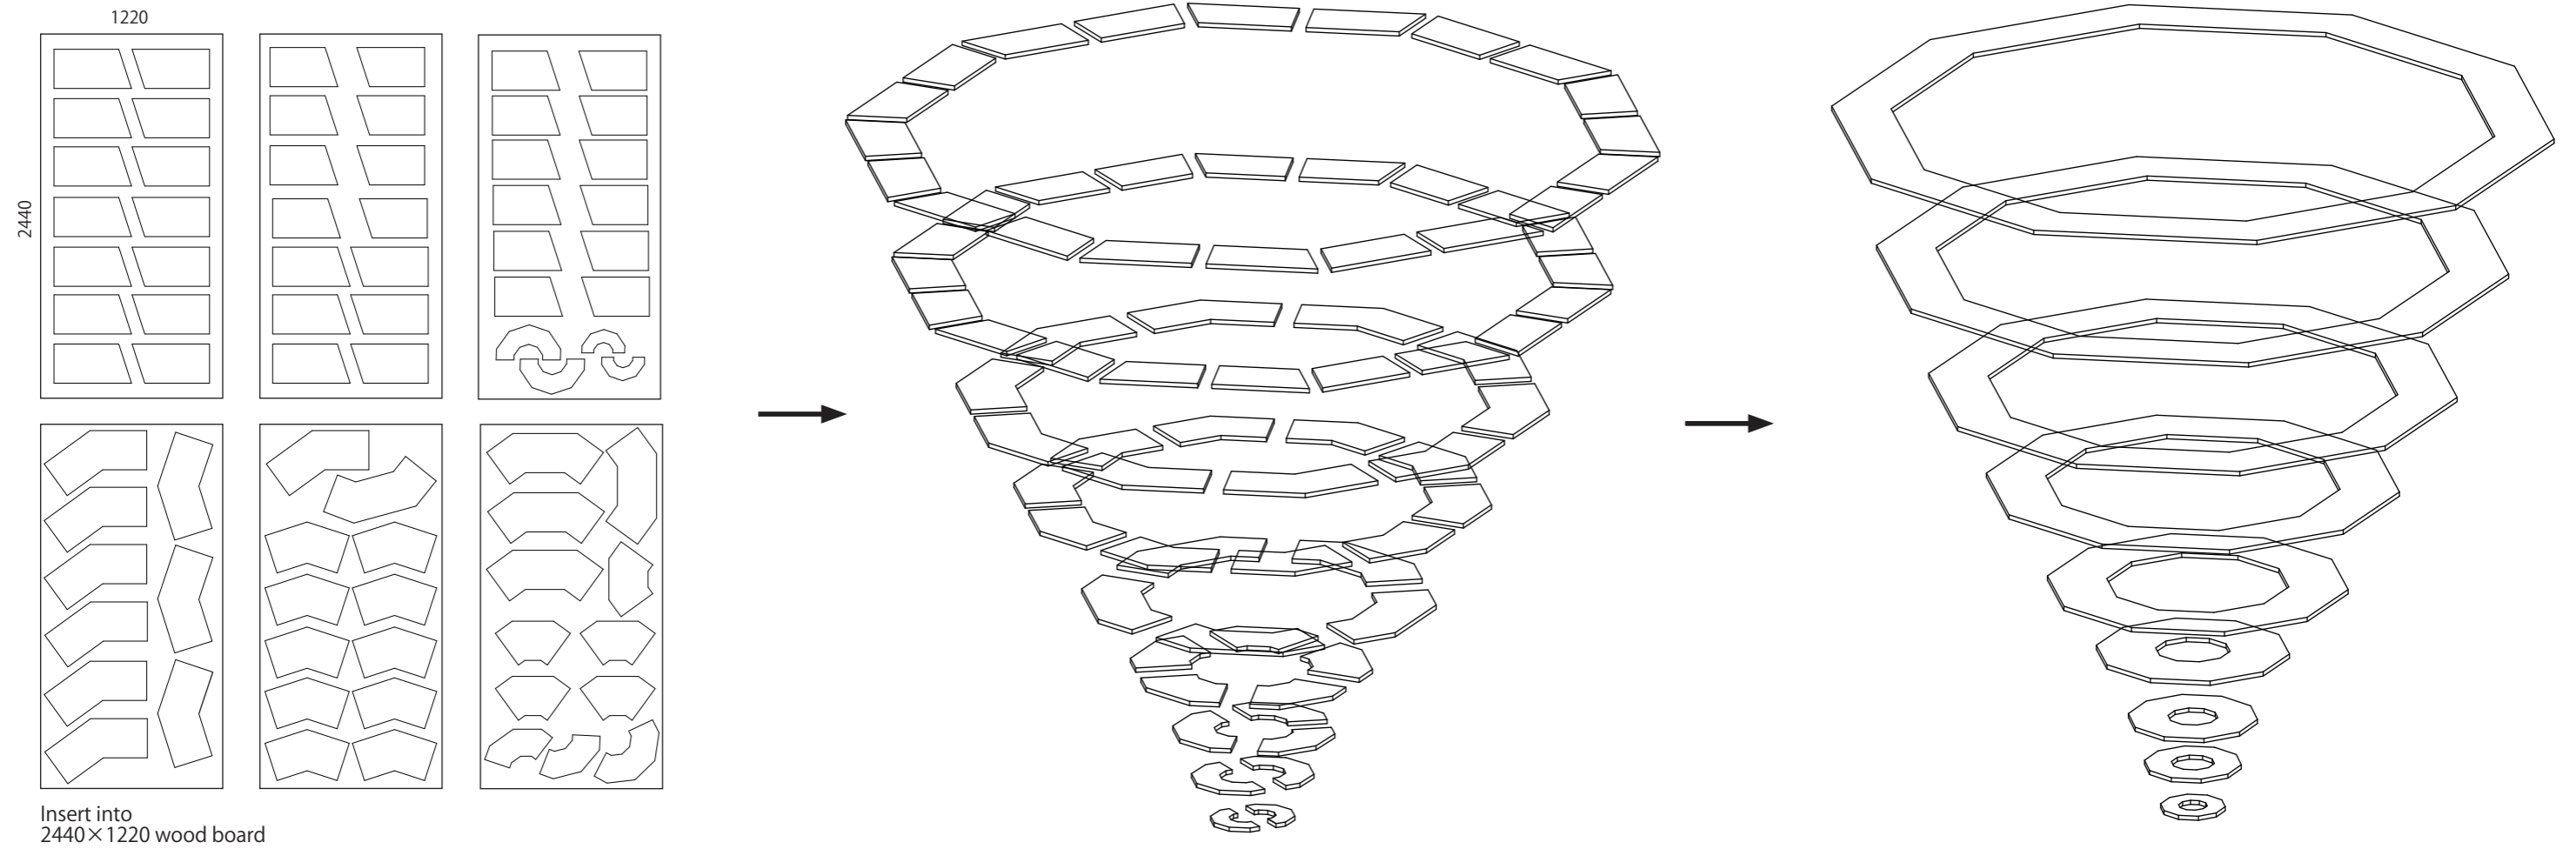

The production methods of wood rings