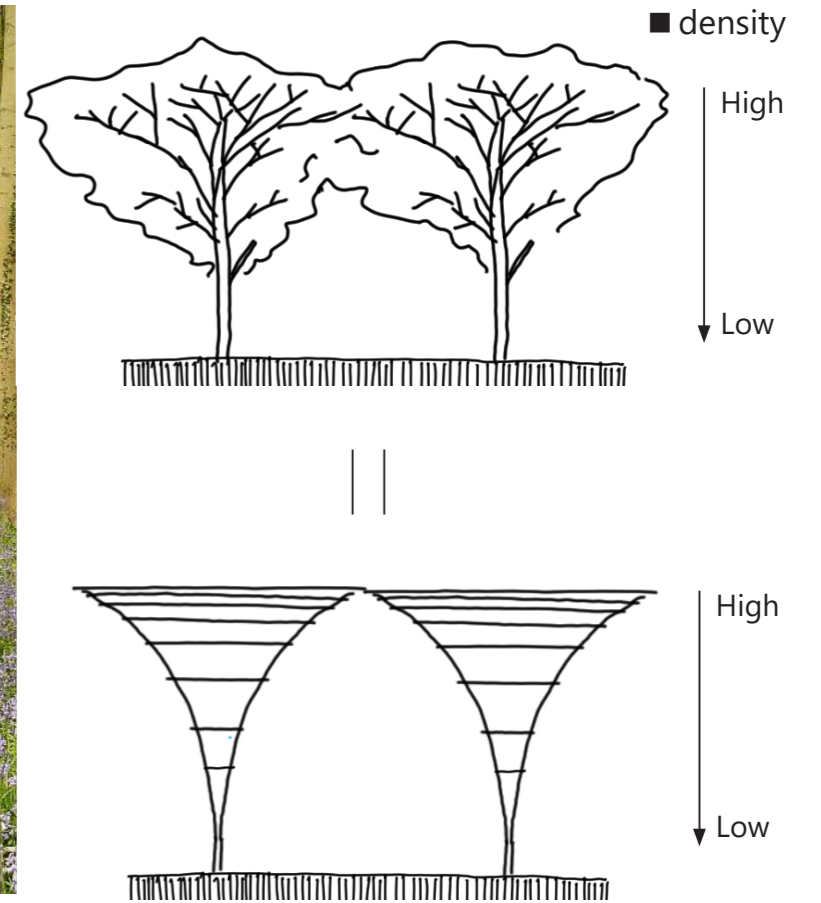

Parasol Forest

Concept

Tomohiro Maeda Takumi Saito Raphael Sales Nogueira	Marc LEYRAL Frédéric MARTINET	Sculpture Technotique 2018/19 10.12.2018	Parasol Forest
--	----------------------------------	---	----------------