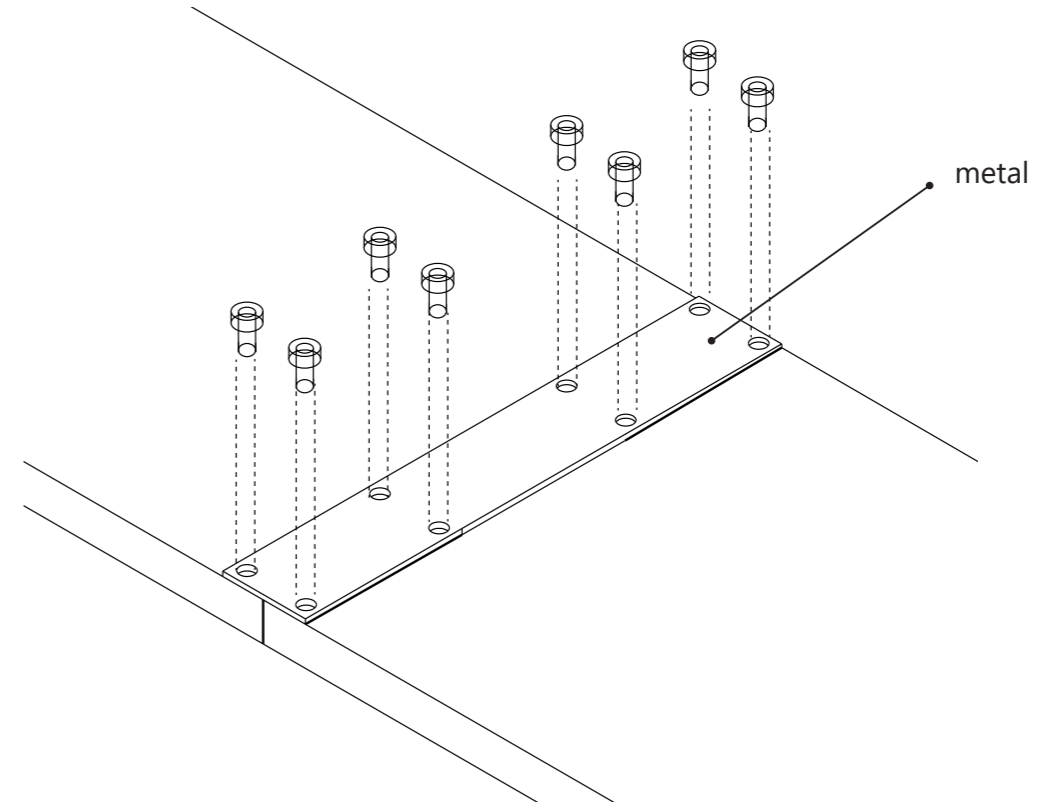

Connection between bord and bamboo