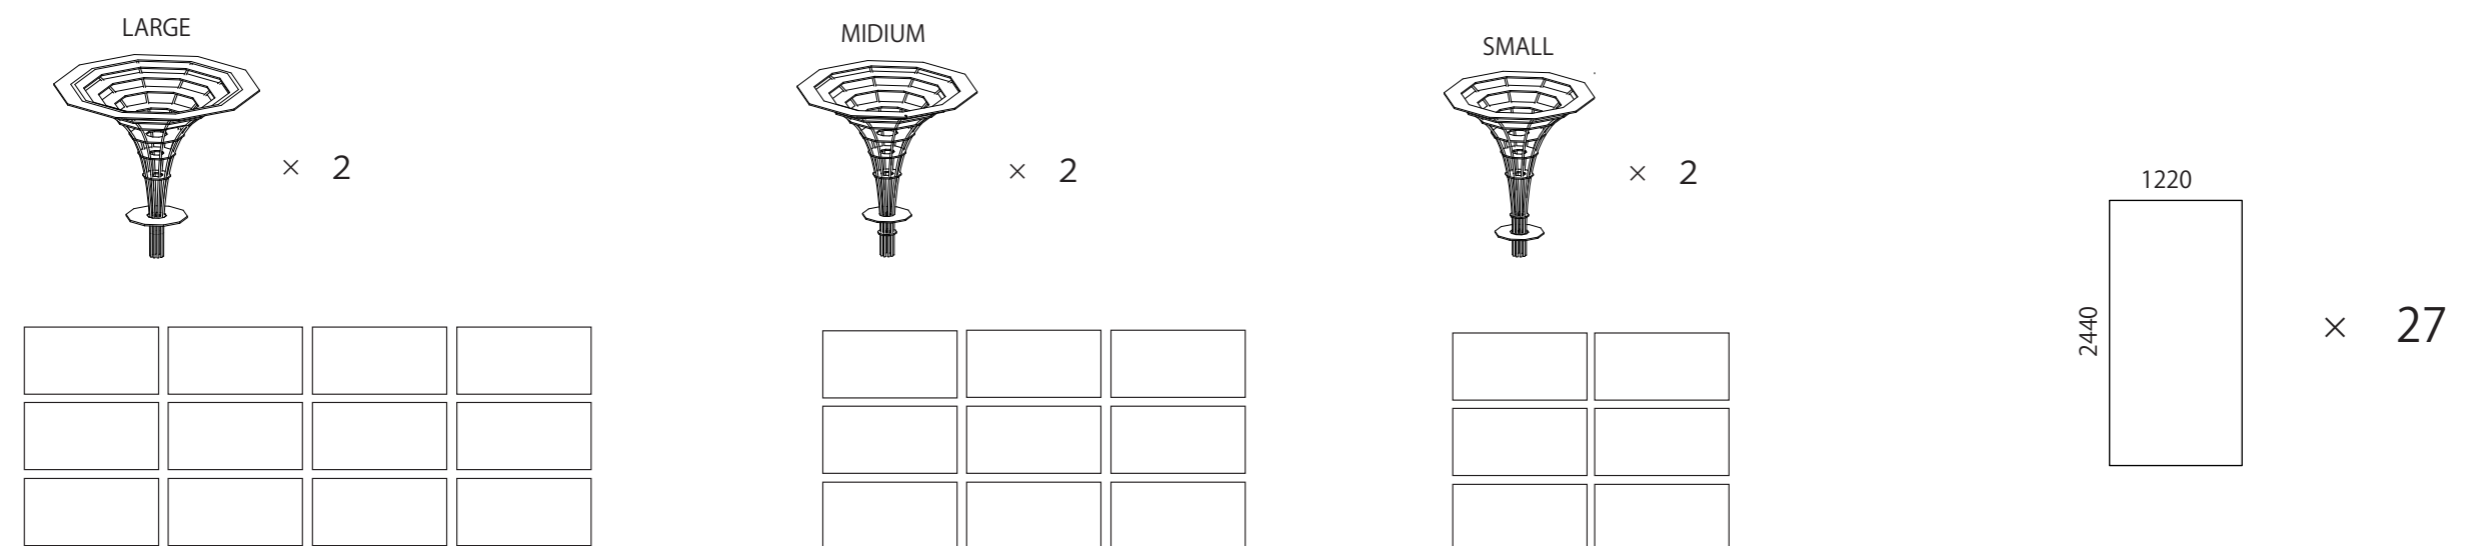

The amount of wood board