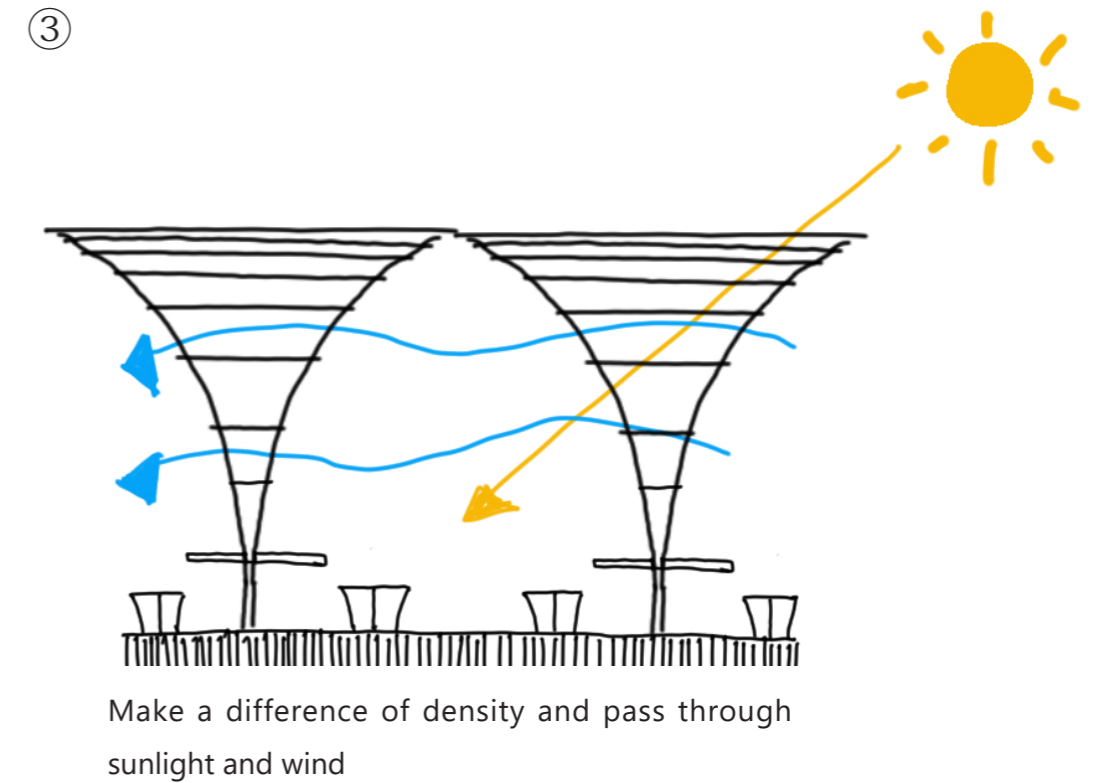

Concept

Tomohiro Maeda Takumi Saito Raphael Sales Nogueira	Marc LEYRAL Frédéric MARTINET	Sculpture Technotique 2018/19 10.12.2018	Parasol Forest